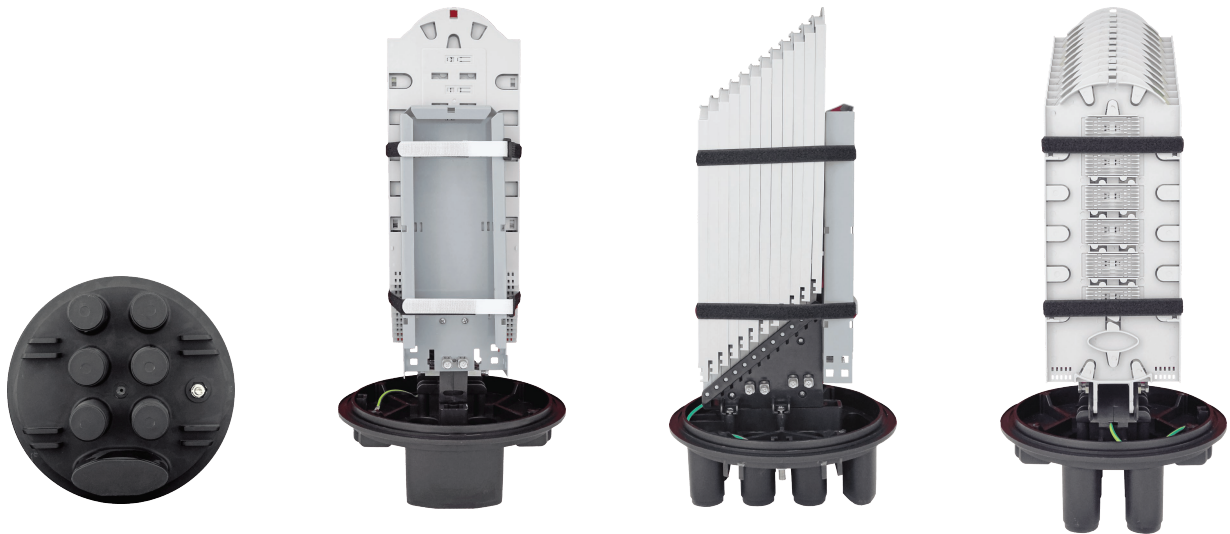

864F Fiber Optic Splice Closures

12 Trays, 12x72 Fibers

Features

- May be used for cut, uncut and taut sheath applications.
- May be used for all fiber optic cable.
- Sheath retention & central strength member fasten system included.
- Closure construction and lightweight plastic provides strength and resistance to chemical and U.V attack
- Installation and reentry with a minimum of tools
- All hardware is included
- Protection class: IP68
- RoHS compliance

Application

Underground, Aerial, Vault, Pole Mounting and Wall Mountable

Specifications

Model No.	YT01036 SSC-566250-6P-864-12T/12T-T222 566x250m, 864 Fibers Capacity, 12 Trays, 6 Port, Enclosure , w/o Mounting Kits
Spliced Fiber Storage Capacity	864 splices (12x72)
Size Height x Diameter	566mm x 250mm (w/o clamp), 566mm x 300mm (w/ clamp)
Cable Ports	1 oval port (30mm), 6 round ports (30mm)
Mounting Kits	Wall Mounting Kit - 2 Pole Mounting Kit - 2