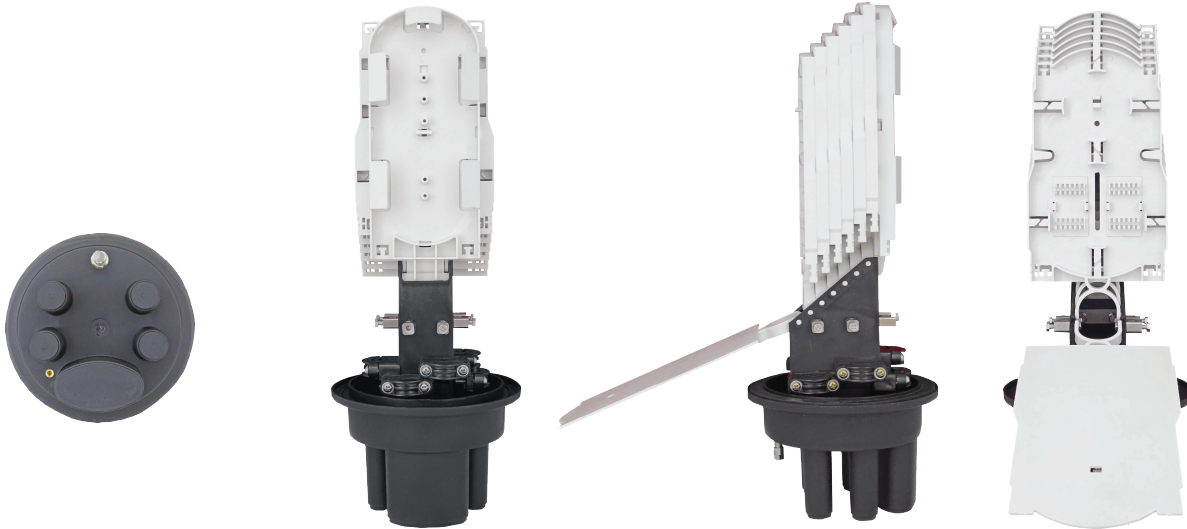

144F Fiber Optic Splice Closures

6 Trays, 6x24 Fibers

Features

- May be used for cut, uncut and taut sheath applications.
- May be used for all fiber optic cable.
- Sheath retention & central strength member fasten system included.
- Closure construction and lightweight plastic provides strength and resistance to chemical and U.V attack
- Installation and reentry with a minimum of tools
- All hardware is included
- Protection class: IP68
- RoHS compliance

Application

Underground, Aerial, Vault, Pole Mounting and Wall Mountable

Specifications

Model No.	YT01062 SSC-450175-4P-144-6T/6T-T204A
	450x175m, 144 Fibers Capacity, 6 Trays, 4 Port, Enclosure , w/o Mounting Kits
Spliced Fiber Storage Capacity	144 splices (6x24)
Size Height x Diameter	450mm x 175mm (w/o clamp), 450mm x 230mm (w/ clamp)
Cable Ports	1 oval port (24mm), 4 round ports (17.5mm)
Mounting Kits	Wall Mounting Kit - 1 Wall Mounting Kit - 2 Wall Mounting Kit - 3
See Other Document	Pole Mounting Kit - 1 Pole Mounting Kit - 2 Pole Mounting Kit - 3