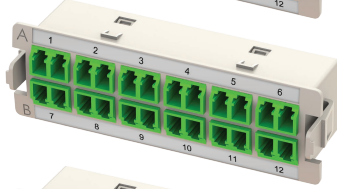

Plastic Adapter Modules_LC Duplex

24 Fibers

HDM-PAM-12LCDX-OS2-BU

High Density Modular Panel, 12 LC Duplex Adapter Module, Single Mode, OS2, Blue Adapter

HDM-PAM-12LCDX-OS2-GN

High Density Modular Panel, 12 LC Duplex Adapter Module, Single Mode, OS2, Green Adapter

HDM-PAM-12LCDX-OM2-BG

High Density Modular Panel, 12 LC Duplex Adapter Module, Multimode Mode, OM2, Beige Adapter

HDM-PAM-12LCDX-OM3-AQ

High Density Modular Panel, 12 LC Duplex Adapter Module, Multimode Mode, OM3, Aqua Adapter

HDM-PAM-12LCDX-OM4-VI

High Density Modular Panel, 12 LC Duplex Adapter Module, Multimode Mode, OM4, Violet Adapter

12 Fibers

HDM-PAM-06LCDX-OS2-BU

High Density Modular Panel, 6 LC Duplex Adapter Module, Single Mode, OS2, Blue Adapter