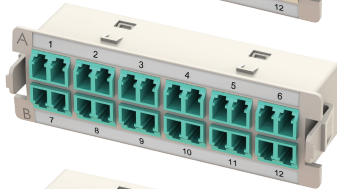

Plastic Adapter Modules_LC Duplex

24 Fibers

HDM-PAM-12LCDX-OS2-BU

High Density Modular Panel, 12 LC Duplex Adapter Module, Single Mode, OS2, Blue Adapter

HDM-PAM-12LCDX-OS2-GN

High Density Modular Panel, 12 LC Duplex Adapter Module, Single Mode, OS2, Green Adapter

HDM-PAM-12LCDX-OM2-BG

High Density Modular Panel, 12 LC Duplex Adapter Module, Multimode Mode, OM2, Beige Adapter

HDM-PAM-12LCDX-OM3-AQ

High Density Modular Panel, 12 LC Duplex Adapter Module, Multimode Mode, OM3, Aqua Adapter

HDM-PAM-12LCDX-OM4-VI

High Density Modular Panel, 12 LC Duplex Adapter Module, Multimode Mode, OM4, Violet Adapter

12 Fibers

HDM-PAM-06LCDX-OS2-BU

High Density Modular Panel, 6 LC Duplex Adapter Module, Single Mode, OS2, Blue Adapter