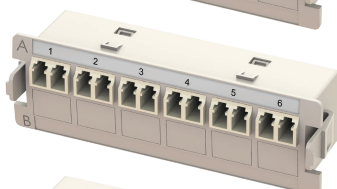

Plastic Adapter Modules_LC Duplex

24 Fibers

HDM-PAM-12LCDX-OS2-BU

High Density Modular Panel, 12 LC Duplex Adapter Module, Single Mode, OS2, Blue Adapter

HDM-PAM-12LCDX-OS2-GN

High Density Modular Panel, 12 LC Duplex Adapter Module, Single Mode, OS2, Green Adapter

HDM-PAM-12LCDX-OM2-BG

High Density Modular Panel, 12 LC Duplex Adapter Module, Multimode Mode, OM2, Beige Adapter

HDM-PAM-12LCDX-OM3-AQ

High Density Modular Panel, 12 LC Duplex Adapter Module, Multimode Mode, OM3, Aqua Adapter