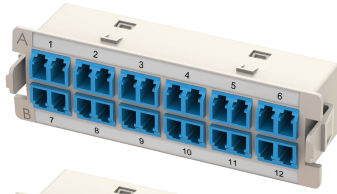

Plastic Adapter Modules_LC Duplex

24 Fibers

HDM-PAM-12LCDX-OS2-BU

High Density Modular Panel, 12 LC Duplex Adapter Module, Single Mode, OS2, Blue Adapter

HDM-PAM-12LCDX-OS2-GN

High Density Modular Panel, 12 LC Duplex Adapter Module, Single Mode, OS2, Green Adapter

HDM-PAM-12LCDX-OM2-BG

High Density Modular Panel, 12 LC Duplex Adapter Module, Multimode Mode, OM2, Beige Adapter

HDM-PAM-12LCDX-OM3-AQ

High Density Modular Panel, 12 LC Duplex Adapter Module, Multimode Mode, OM3, Aqua Adapter

HDM-PAM-12LCDX-OM4-VI

High Density Modular Panel, 12 LC Duplex Adapter Module, Multimode Mode, OM4, Violet Adapter

12 Fibers

HDM-PAM-06LCDX-OS2-BU

High Density Modular Panel, 6 LC Duplex Adapter Module, Single Mode, OS2, Blue Adapter