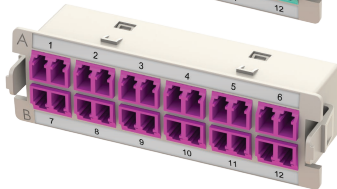

Plastic Adapter Modules_LC Duplex

24 Fibers

HDM-PAM-12LCDX-OS2-BU

High Density Modular Panel, 12 LC Duplex Adapter Module, Single Mode, OS2, Blue Adapter

HDM-PAM-12LCDX-OS2-GN

High Density Modular Panel, 12 LC Duplex Adapter Module, Single Mode, OS2, Green Adapter

HDM-PAM-12LCDX-OM2-BG

High Density Modular Panel, 12 LC Duplex Adapter Module, Multimode Mode, OM2, Beige Adapter

HDM-PAM-12LCDX-OM3-AQ

High Density Modular Panel, 12 LC Duplex Adapter Module, Multimode Mode, OM3, Aqua Adapter

HDM-PAM-12LCDX-OM4-VI

High Density Modular Panel, 12 LC Duplex Adapter Module, Multimode Mode, OM4, Violet Adapter

12 Fibers

HDM-PAM-06LCDX-OS2-BU

High Density Modular Panel, 6 LC Duplex Adapter Module, Single Mode, OS2, Blue Adapter