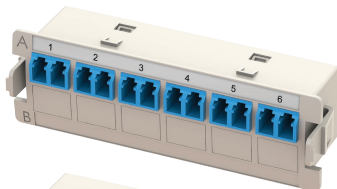

Plastic Adapter Modules_LC Duplex

24 Fibers

HDM-PAM-12LCDX-OS2-BU

High Density Modular Panel, 12 LC Duplex Adapter Module, Single Mode, OS2, Blue Adapter

HDM-PAM-12LCDX-OS2-GN

High Density Modular Panel, 12 LC Duplex Adapter Module, Single Mode, OS2, Green Adapter

HDM-PAM-12LCDX-OM2-BG

High Density Modular Panel, 12 LC Duplex Adapter Module, Multimode Mode, OM2, Beige Adapter

HDM-PAM-12LCDX-OM3-AQ

High Density Modular Panel, 12 LC Duplex Adapter Module, Multimode Mode, OM3, Aqua Adapter