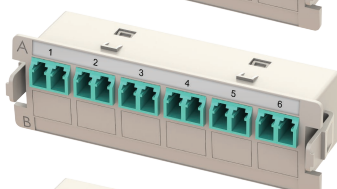

Plastic Adapter Modules_LC Duplex

24 Fibers

HDM-PAM-12LCDX-OS2-BU

High Density Modular Panel, 12 LC Duplex Adapter Module, Single Mode, OS2, Blue Adapter

HDM-PAM-12LCDX-OS2-GN

High Density Modular Panel, 12 LC Duplex Adapter Module, Single Mode, OS2, Green Adapter

HDM-PAM-12LCDX-OM2-BG

High Density Modular Panel, 12 LC Duplex Adapter Module, Multimode Mode, OM2, Beige Adapter

HDM-PAM-12LCDX-OM3-AQ

High Density Modular Panel, 12 LC Duplex Adapter Module, Multimode Mode, OM3, Aqua Adapter

HDM-PAM-12LCDX-OM4-VI

High Density Modular Panel, 12 LC Duplex Adapter Module, Multimode Mode, OM4, Violet Adapter

12 Fibers

HDM-PAM-06LCDX-OS2-BU

High Density Modular Panel, 6 LC Duplex Adapter Module, Single Mode, OS2, Blue Adapter