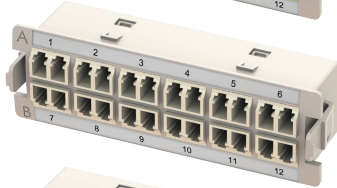

Plastic Adapter Modules_LC Duplex

24 Fibers

HDM-PAM-12LCDX-OS2-BU

High Density Modular Panel, 12 LC Duplex Adapter Module, Single Mode, OS2, Blue Adapter

HDM-PAM-12LCDX-OS2-GN

High Density Modular Panel, 12 LC Duplex Adapter Module, Single Mode, OS2, Green Adapter

HDM-PAM-12LCDX-OM2-BG

High Density Modular Panel, 12 LC Duplex Adapter Module, Multimode Mode, OM2, Beige Adapter

HDM-PAM-12LCDX-OM3-AQ

High Density Modular Panel, 12 LC Duplex Adapter Module, Multimode Mode, OM3, Aqua Adapter