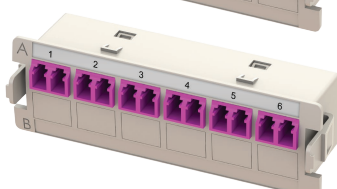

Plastic Adapter Modules_LC Duplex

24 Fibers

HDM-PAM-12LCDX-OS2-BU

High Density Modular Panel, 12 LC Duplex Adapter Module, Single Mode, OS2, Blue Adapter

HDM-PAM-12LCDX-OS2-GN

High Density Modular Panel, 12 LC Duplex Adapter Module, Single Mode, OS2, Green Adapter

HDM-PAM-12LCDX-OM2-BG

High Density Modular Panel, 12 LC Duplex Adapter Module, Multimode Mode, OM2, Beige Adapter

HDM-PAM-12LCDX-OM3-AQ

High Density Modular Panel, 12 LC Duplex Adapter Module, Multimode Mode, OM3, Aqua Adapter

HDM-PAM-12LCDX-OM4-VI

High Density Modular Panel, 12 LC Duplex Adapter Module, Multimode Mode, OM4, Violet Adapter

12 Fibers

HDM-PAM-06LCDX-OS2-BU

High Density Modular Panel, 6 LC Duplex Adapter Module, Single Mode, OS2, Blue Adapter