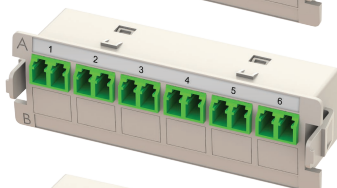

Plastic Adapter Modules_LC Duplex

24 Fibers

HDM-PAM-12LCDX-OS2-BU

High Density Modular Panel, 12 LC Duplex Adapter Module, Single Mode, OS2, Blue Adapter

HDM-PAM-12LCDX-OS2-GN

High Density Modular Panel, 12 LC Duplex Adapter Module, Single Mode, OS2, Green Adapter

HDM-PAM-12LCDX-OM2-BG

High Density Modular Panel, 12 LC Duplex Adapter Module, Multimode Mode, OM2, Beige Adapter

HDM-PAM-12LCDX-OM3-AQ

High Density Modular Panel, 12 LC Duplex Adapter Module, Multimode Mode, OM3, Aqua Adapter