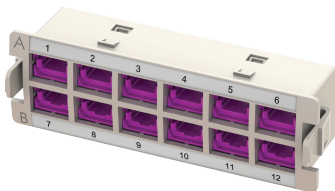

Plastic Adapter Modules_SC Simplex

HDM-PAM-12SCSX-OS2-BU

High Density Modular Panel, 12 SC Simplex Adapter Module, Single Mode, OS2, Blue Adapter

HDM-PAM-12SCSX-OS2-GN

High Density Modular Panel, 12 SC Simplex Adapter Module, Single Mode, OS2, Green Adapter

HDM-PAM-12SCSX-OM2-BG

High Density Modular Panel, 12 SC Simplex Adapter Module, Multimode Mode, OM2, Beige Adapter

HDM-PAM-12SCSX-OM3-AQ

High Density Modular Panel, 12 SC Simplex Adapter Module, Multimode Mode, OM3, Aqua Adapter

HDM-PAM-12SCSX-OM4-VI

High Density Modular Panel, 12 SC Simplex Adapter Module, Multimode Mode, OM4, Violet Adapter

Plastic Adapter Modules_MTP Simplex (Opposed)

HDM-PAM-12MTP-GEN-BL_Opposed

High Density Modular Panel, 12 MTP Simplex Adapter Module, Generic, Black Adapter

HDM-PAM-12MTP-OM3-AQ_Opposed

High Density Modular Panel, 12 MTP Simplex Adapter Module, Multimode Mode, OM3, Aqua Adapter

HDM-PAM-12MTP-OM4-VI_Opposed

High Density Modular Panel, 12 MTP Simplex Adapter Module, Multimode Mode, OM4, Violet Adapter