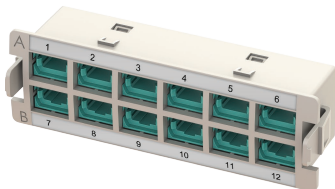

Plastic Adapter Modules_SC Simplex

HDM-PAM-12SCSX-OS2-BU

High Density Modular Panel, 12 SC Simplex Adapter Module, Single Mode, OS2, Blue Adapter

HDM-PAM-12SCSX-OS2-GN

High Density Modular Panel, 12 SC Simplex Adapter Module, Single Mode, OS2, Green Adapter

HDM-PAM-12SCSX-OM2-BG

High Density Modular Panel, 12 SC Simplex Adapter Module, Multimode Mode, OM2, Beige Adapter

HDM-PAM-12SCSX-OM3-AQ

High Density Modular Panel, 12 SC Simplex Adapter Module, Multimode Mode, OM3, Aqua Adapter

HDM-PAM-12SCSX-OM4-VI

High Density Modular Panel, 12 SC Simplex Adapter Module, Multimode Mode, OM4, Violet Adapter

Plastic Adapter Modules_MTP Simplex (Opposed)

HDM-PAM-12MTP-GEN-BL_Opposed

High Density Modular Panel, 12 MTP Simplex Adapter Module, Generic, Black Adapter

HDM-PAM-12MTP-OM3-AQ_Opposed

High Density Modular Panel, 12 MTP Simplex Adapter Module, Multimode Mode, OM3, Aqua Adapter

HDM-PAM-12MTP-OM4-VI_Opposed

High Density Modular Panel, 12 MTP Simplex Adapter Module, Multimode Mode, OM4, Violet Adapter