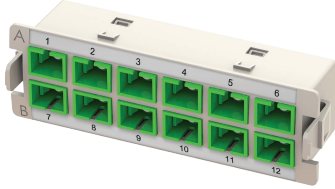

Plastic Adapter Modules_SC Simplex

HDM-PAM-12SCSX-OS2-BU

High Density Modular Panel, 12 SC Simplex Adapter Module, Single Mode, OS2, Blue Adapter

HDM-PAM-12SCSX-OS2-GN

High Density Modular Panel, 12 SC Simplex Adapter Module, Single Mode, OS2, Green Adapter

HDM-PAM-12SCSX-OM2-BG

High Density Modular Panel, 12 SC Simplex Adapter Module, Multimode Mode, OM2, Beige Adapter

HDM-PAM-12SCSX-OM3-AQ

High Density Modular Panel, 12 SC Simplex Adapter Module, Multimode Mode, OM3, Aqua Adapter

HDM-PAM-12SCSX-OM4-VI

High Density Modular Panel, 12 SC Simplex Adapter Module, Multimode Mode, OM4, Violet Adapter

Plastic Adapter Modules_MTP Simplex (Opposed)

HDM-PAM-12MTP-GEN-BL_Opposed

High Density Modular Panel, 12 MTP Simplex Adapter Module, Generic, Black Adapter