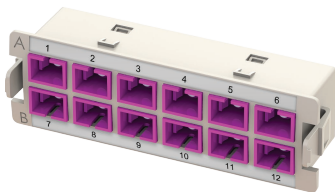

Plastic Adapter Modules_SC Simplex

HDM-PAM-12SCSX-OS2-BU

High Density Modular Panel, 12 SC Simplex Adapter Module, Single Mode, OS2, Blue Adapter

HDM-PAM-12SCSX-OS2-GN

High Density Modular Panel, 12 SC Simplex Adapter Module, Single Mode, OS2, Green Adapter

HDM-PAM-12SCSX-OM2-BG

High Density Modular Panel, 12 SC Simplex Adapter Module, Multimode Mode, OM2, Beige Adapter

HDM-PAM-12SCSX-OM3-AQ

High Density Modular Panel, 12 SC Simplex Adapter Module, Multimode Mode, OM3, Aqua Adapter

HDM-PAM-12SCSX-OM4-VI

High Density Modular Panel, 12 SC Simplex Adapter Module, Multimode Mode, OM4, Violet Adapter

Plastic Adapter Modules_MTP Simplex (Opposed)

HDM-PAM-12MTP-GEN-BL_Opposed

High Density Modular Panel, 12 MTP Simplex Adapter Module, Generic, Black Adapter