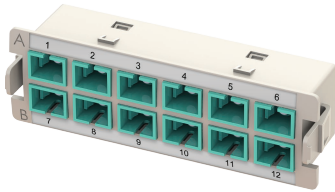

Plastic Adapter Modules_SC Simplex

HDM-PAM-12SCSX-OS2-BU

High Density Modular Panel, 12 SC Simplex Adapter Module, Single Mode, OS2, Blue Adapter

HDM-PAM-12SCSX-OS2-GN

High Density Modular Panel, 12 SC Simplex Adapter Module, Single Mode, OS2, Green Adapter

HDM-PAM-12SCSX-OM2-BG

High Density Modular Panel, 12 SC Simplex Adapter Module, Multimode Mode, OM2, Beige Adapter

HDM-PAM-12SCSX-OM3-AQ

High Density Modular Panel, 12 SC Simplex Adapter Module, Multimode Mode, OM3, Aqua Adapter

HDM-PAM-12SCSX-OM4-VI

High Density Modular Panel, 12 SC Simplex Adapter Module, Multimode Mode, OM4, Violet Adapter

Plastic Adapter Modules_MTP Simplex (Opposed)

HDM-PAM-12MTP-GEN-BL_Opposed

High Density Modular Panel, 12 MTP Simplex Adapter Module, Generic, Black Adapter