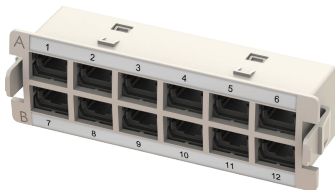

Plastic Adapter Modules_SC Simplex

HDM-PAM-12SCSX-OS2-BU

High Density Modular Panel, 12 SC Simplex Adapter Module, Single Mode, OS2, Blue Adapter

HDM-PAM-12SCSX-OS2-GN

High Density Modular Panel, 12 SC Simplex Adapter Module, Single Mode, OS2, Green Adapter

HDM-PAM-12SCSX-OM2-BG

High Density Modular Panel, 12 SC Simplex Adapter Module, Multimode Mode, OM2, Beige Adapter

HDM-PAM-12SCSX-OM3-AQ

High Density Modular Panel, 12 SC Simplex Adapter Module, Multimode Mode, OM3, Aqua Adapter

HDM-PAM-12SCSX-OM4-VI

High Density Modular Panel, 12 SC Simplex Adapter Module, Multimode Mode, OM4, Violet Adapter

Plastic Adapter Modules_MTP Simplex (Opposed)

HDM-PAM-12MTP-GEN-BL_Opposed

High Density Modular Panel, 12 MTP Simplex Adapter Module, Generic, Black Adapter