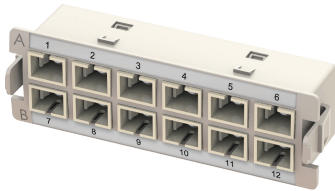

Plastic Adapter Modules_SC Simplex

HDM-PAM-12SCSX-OS2-BU

High Density Modular Panel, 12 SC Simplex Adapter Module, Single Mode, OS2, Blue Adapter

HDM-PAM-12SCSX-OS2-GN

High Density Modular Panel, 12 SC Simplex Adapter Module, Single Mode, OS2, Green Adapter

HDM-PAM-12SCSX-OM2-BG

High Density Modular Panel, 12 SC Simplex Adapter Module, Multimode Mode, OM2, Beige Adapter

HDM-PAM-12SCSX-OM3-AQ

High Density Modular Panel, 12 SC Simplex Adapter Module, Multimode Mode, OM3, Aqua Adapter

HDM-PAM-12SCSX-OM4-VI

High Density Modular Panel, 12 SC Simplex Adapter Module, Multimode Mode, OM4, Violet Adapter

Plastic Adapter Modules_MTP Simplex (Opposed)

HDM-PAM-12MTP-GEN-BL_Opposed

High Density Modular Panel, 12 MTP Simplex Adapter Module, Generic, Black Adapter