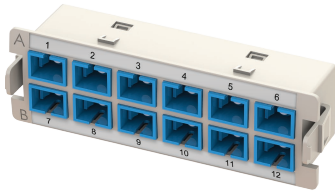

Plastic Adapter Modules_SC Simplex

HDM-PAM-12SCSX-OS2-BU

High Density Modular Panel, 12 SC Simplex Adapter Module, Single Mode, OS2, Blue Adapter

HDM-PAM-12SCSX-OS2-GN

High Density Modular Panel, 12 SC Simplex Adapter Module, Single Mode, OS2, Green Adapter

HDM-PAM-12SCSX-OM2-BG

High Density Modular Panel, 12 SC Simplex Adapter Module, Multimode Mode, OM2, Beige Adapter

HDM-PAM-12SCSX-OM3-AQ

High Density Modular Panel, 12 SC Simplex Adapter Module, Multimode Mode, OM3, Aqua Adapter

HDM-PAM-12SCSX-OM4-VI

High Density Modular Panel, 12 SC Simplex Adapter Module, Multimode Mode, OM4, Violet Adapter

Plastic Adapter Modules_MTP Simplex (Opposed)

HDM-PAM-12MTP-GEN-BL_Opposed

High Density Modular Panel, 12 MTP Simplex Adapter Module, Generic, Black Adapter