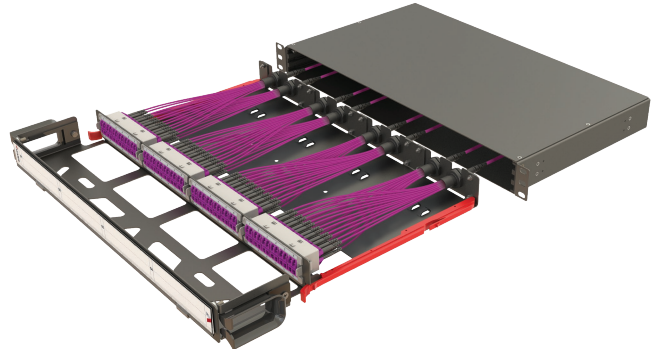

1U High Density Modular Fiber Panels | with Front Organizer

1U high density modular fiber optic panels can terminate, organize and distribute up to 48 fibers. This panel is designed to be mounted on 19" rack systems and it has 4 slots in a 1U unit that can hold MTP/LC conversion cassettes and MTP/LC/SC patch adapter modules. This HD Modular fiber optic panel has a front cable organizer and is compatible with optional accessories such as pre-installed inner splicing trays, cable tie-up plates, fanout fixing plates, blind plates, optical adapters and fiber pigtailed. High Density Modular Fiber Panels are generally used in data centers.

Optional Modularity for Different Applications

1U Empty Panel
with Front Organizer

1U MTP to LC Conversion Panel
with Front Organizer

1U Patch to Patch Panel
with Front Organizer

Panel Capacity

Type of Modules		Conversion Modules		Patch Modules	
		MTP to LC	MTP to MTP	LC	SC
1U Panel (4 Slots)	Module Capacity	12/24	96/144/288	24	12
	Panel Capacity	48/96	384/576/1152	96	48

Ordering Codes

Standard Content

Product Illustration		Code and Description
	<p>Cable Tie Up Plate 2xPC.</p> <p>Blind Plate for Rear Closing 2xPC.</p>	<p>HDM-PANEL-1U-4SL-V1-X1-BLK-NN 19", 1U, 4 Slots, Empty Modular Panel with Front Organizer 2 Cable Tie Up and 2 Blind Plates</p>
	<p>Fanout Fixing Plate 2xPC.</p> <p>Blind Plate for Rear Closing 2xPC.</p>	<p>HDM-PANEL-1U-4SL-V1-X2-BLK-NN 19", 1U, 4 Slots, Empty Modular Panel with Front Organizer 2 Fanout Fixing and 2 Blind Plates</p>
	<p>Cable Tie Up Plate 4xPC.</p>	<p>HDM-PANEL-1U-4SL-V1-X3-BLK-NN 19", 1U, 4 Slots, Empty Modular Panel with Front Organizer 4 Cable Tie Up Plate</p>
	<p>Fanout Fixing Plate 4xPC.</p>	<p>HDM-PANEL-1U-4SL-V1-X4-BLK-NN 19", 1U, 4 Slots, Empty Modular Panel with Front Organizer 4 Fanout Fixing Plate</p>