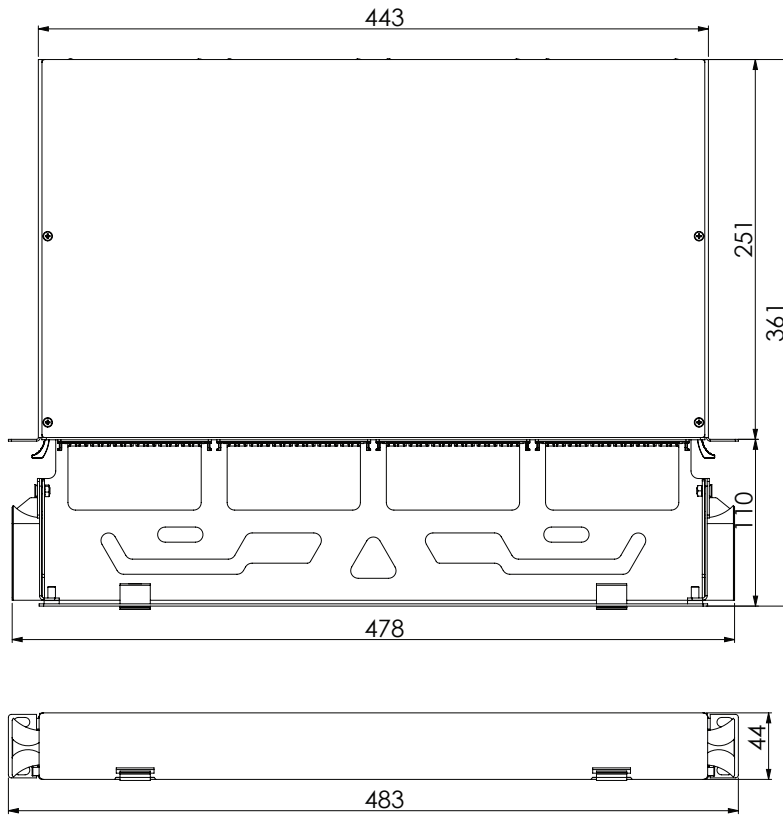

1U High Density Modular Fiber Panels | with Front Organizer

1U high density modular fiber optic panels can terminate, organize and distribute up to 48 fibers. This panel is designed to be mounted on 19" rack systems and it has 4 slots in a 1U unit that can hold MTP/LC conversion cassettes and MTP/LC/SC patch adapter modules. This HD Modular fiber optic panel has a front cable organizer and is compatible with optional accessories such as pre-installed inner splicing trays, cable tie-up plates, fanout fixing plates, blind plates, optical adapters and fiber pigtailed. High Density Modular Fiber Panels are generally used in data centers.

Optional Modularity for Different Applications

1U Empty Panel
with Front Organizer

1U MTP to LC Conversion Panel
with Front Organizer

1U Patch to Patch Panel
with Front Organizer

Panel Capacity

Type of Modules		Conversion Modules		Patch Modules	
		MTP to LC	MTP to MTP	LC	SC
1U Panel (4 Slots)	Module Capacity	12/24	96/144/288	24	12
	Panel Capacity	48/96	384/576/1152	96	48

Optional Ordering Items

Product Illustration	Code and Description	Product Illustration	Code and Description
	<p>HDM-PANEL-1U_216GP_BLK 2xPG16 Gland Plate-Straight</p>		<p>HDM-PAM-BP-WH Blind Plate for Front Slots</p>
	<p>HD-CASSETTE-24F_WH 24F Fiber Splice Cassette</p>		

Panel Dimensions

Measuring Unit: mm

1U W/ Organizer