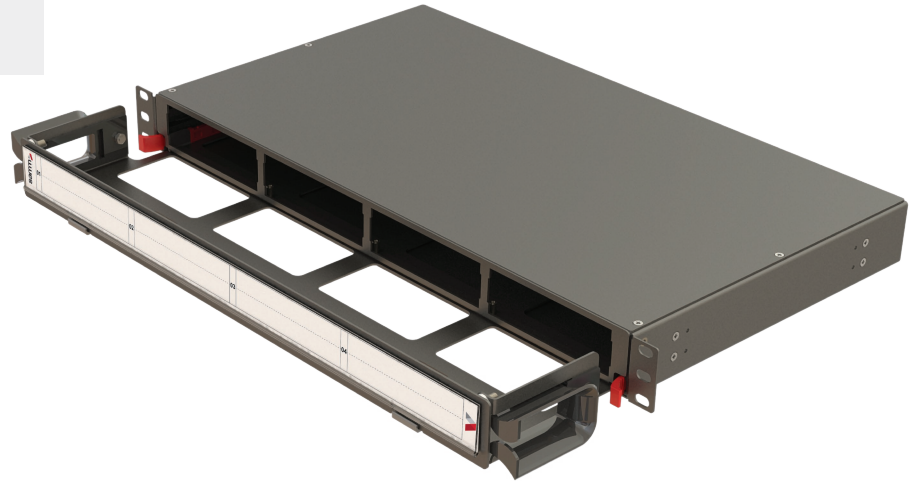

1U High Density Modular Fiber Panels | with Front Organizer

1U high density modular fiber optic panels can terminate, organize and distribute up to 48 fibers. This panel is designed to be mounted on 19" rack systems and it has 4 slots in a 1U unit that can hold MTP/LC conversion cassettes and MTP/LC/SC patch adapter modules. This HD Modular fiber optic panel has a front cable organizer and is compatible with optional accessories such as pre-installed inner splicing trays, cable tie-up plates, fanout fixing plates, blind plates, optical adapters and fiber pigtailed. High Density Modular Fiber Panels are generally used in data centers.

Optional Modularity for Different Applications

1U Empty Panel
with Front Organizer

1U MTP to LC Conversion Panel
with Front Organizer

1U Patch to Patch Panel
with Front Organizer

Panel Capacity

Type of Modules		Conversion Modules		Patch Modules	
		MTP to LC	MTP to MTP	LC	SC
1U Panel (4 Slots)	Module Capacity	12/24	96/144/288	24	12
	Panel Capacity	48/96	384/576/1152	96	48

Ordering Codes

Standard Content

Product Illustration		Code and Description
	<p>Cable Tie Up Plate 2xPC.</p> <p>Blind Plate for Rear Closing 2xPC.</p>	<p>HDM-PANEL-1U-4SL-V1-X1-BLK-NN 19", 1U, 4 Slots, Empty Modular Panel with Front Organizer 2 Cable Tie Up and 2 Blind Plates</p>
	<p>Fanout Fixing Plate 2xPC.</p> <p>Blind Plate for Rear Closing 2xPC.</p>	<p>HDM-PANEL-1U-4SL-V1-X2-BLK-NN 19", 1U, 4 Slots, Empty Modular Panel with Front Organizer 2 Fanout Fixing and 2 Blind Plates</p>
	<p>Cable Tie Up Plate 4xPC.</p>	<p>HDM-PANEL-1U-4SL-V1-X3-BLK-NN 19", 1U, 4 Slots, Empty Modular Panel with Front Organizer 4 Cable Tie Up Plate</p>
	<p>Fanout Fixing Plate 4xPC.</p>	<p>HDM-PANEL-1U-4SL-V1-X4-BLK-NN 19", 1U, 4 Slots, Empty Modular Panel with Front Organizer 4 Fanout Fixing Plate</p>