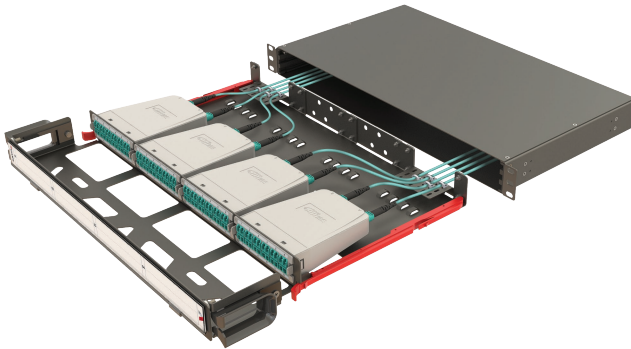

1U High Density Modular Fiber Panels | with Front Organizer

1U high density modular fiber optic panels can terminate, organize and distribute up to 48 fibers. This panel is designed to be mounted on 19" rack systems and it has 4 slots in a 1U unit that can hold MTP/LC conversion cassettes and MTP/LC/SC patch adapter modules. This HD Modular fiber optic panel has a front cable organizer and is compatible with optional accessories such as pre-installed inner splicing trays, cable tie-up plates, fanout fixing plates, blind plates, optical adapters and fiber pigtailed. High Density Modular Fiber Panels are generally used in data centers.

Optional Modularity for Different Applications

1U Empty Panel
with Front Organizer

1U MTP to LC Conversion Panel
with Front Organizer

1U Patch to Patch Panel
with Front Organizer

Panel Capacity

Type of Modules		Conversion Modules		Patch Modules	
		MTP to LC	MTP to MTP	LC	SC
1U Panel (4 Slots)	Module Capacity	12/24	96/144/288	24	12
	Panel Capacity	48/96	384/576/1152	96	48

Ordering Codes

Standard Content

Product Illustration		Code and Description
	<p>Cable Tie Up Plate 2xPC.</p> <p>Blind Plate for Rear Closing 2xPC.</p>	<p>HDM-PANEL-1U-4SL-V1-X1-BLK-NN 19", 1U, 4 Slots, Empty Modular Panel with Front Organizer 2 Cable Tie Up and 2 Blind Plates</p>
	<p>Fanout Fixing Plate 2xPC.</p> <p>Blind Plate for Rear Closing 2xPC.</p>	<p>HDM-PANEL-1U-4SL-V1-X2-BLK-NN 19", 1U, 4 Slots, Empty Modular Panel with Front Organizer 2 Fanout Fixing and 2 Blind Plates</p>
	<p>Cable Tie Up Plate 4xPC.</p>	<p>HDM-PANEL-1U-4SL-V1-X3-BLK-NN 19", 1U, 4 Slots, Empty Modular Panel with Front Organizer 4 Cable Tie Up Plate</p>
	<p>Fanout Fixing Plate 4xPC.</p>	<p>HDM-PANEL-1U-4SL-V1-X4-BLK-NN 19", 1U, 4 Slots, Empty Modular Panel with Front Organizer 4 Fanout Fixing Plate</p>